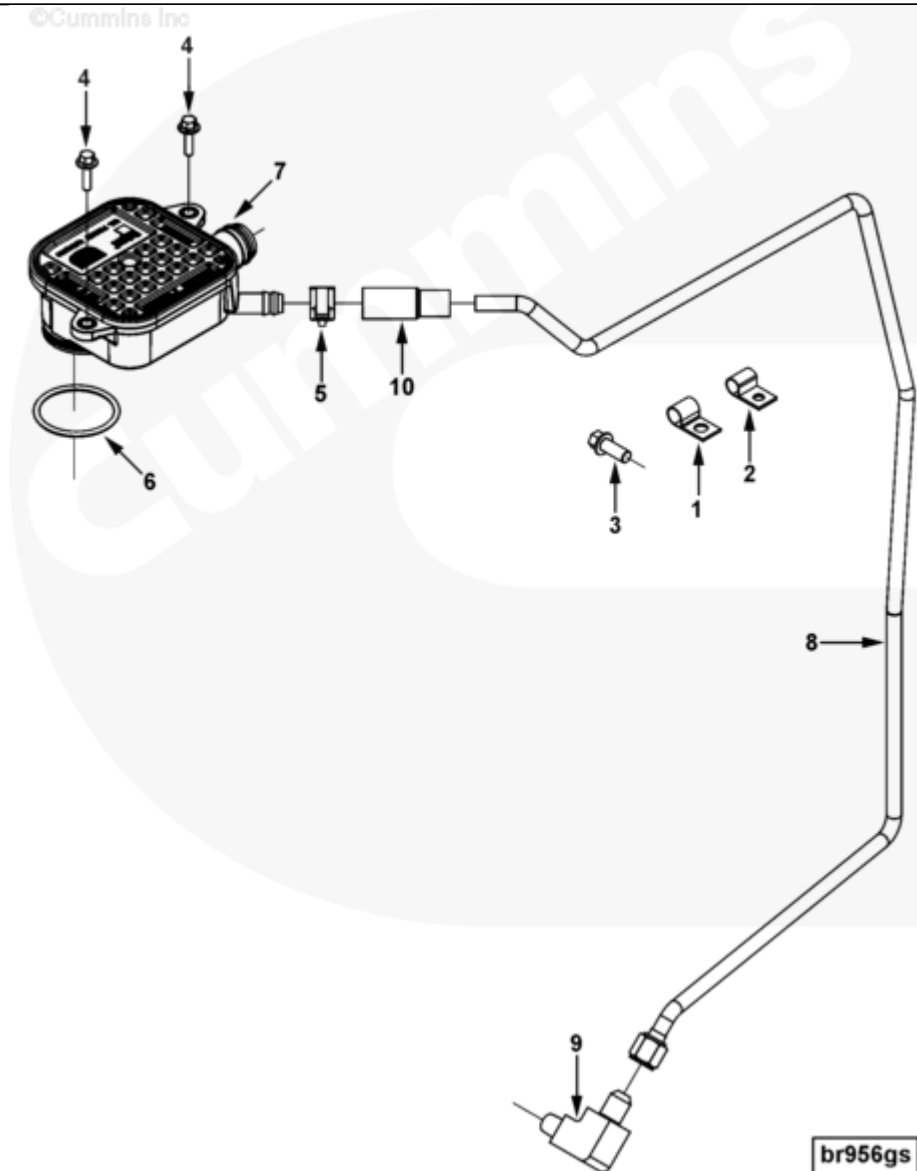

Cart	Ref No	Part Number	Part Description	Required	Remarks
<input type="button" value="View My Cart"/>					
		BR9197-04	Crankcase Breather		MR - BREATHER, CRANKCASE...(More)
					Engine Family: C & L
					Breather Type: Closed
					Breather Tube Supplier: CMD
					Breather Location:
					From Centerline of Engine to
					Centerline of Vent
					(mm): 35
					From Centerline of Crank to
					Centerline of Vent
					(mm): 609
					From Front Face of Block to
					Centerline of Vent
					(mm): -535
					Unique Characteristics:
					Metal Tube
<input type="checkbox"/>	1	196206	Clip	1	
<input type="checkbox"/>	2	3626116	Clip	1	Mechelen Part
<input type="checkbox"/>	3	3900630	Hexagon Flange Head Cap Screw	1	M8 X 1.25 X 20
<input type="checkbox"/>	4	3901865	Hexagon Flange Head Cap Screw	2	M6 X 1.00 X 20.
<input type="checkbox"/>	5	3917994	Spring Hose Clamp	1	
<input type="checkbox"/>		3964093	Breather Housing	1	
<input type="checkbox"/>	6	3073966	O-Ring Seal	1	
	7	3964092	Breather Housing	1	
<input type="checkbox"/>	8	3970823	Lubricating Oil Drain Tube	1	
<input type="checkbox"/>	9	3970827	Check Valve	1	
<input type="checkbox"/>	10	3970850	Molded Hose	1	